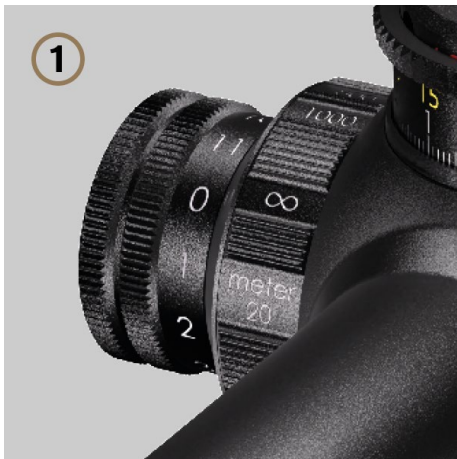

Picture 3: LPI (Illumination Parallax Integrated)