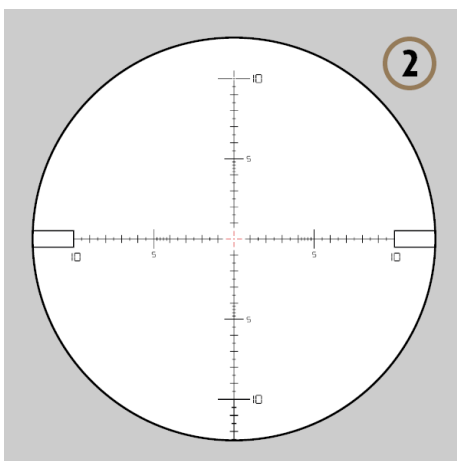

Picture 1: Side view 6-36x56 PM II High Performance

SCHMIDT BENDER

Picture 2: Diagonal view 6-36x56 PM II High Performance

Picture 3: LPI (Illumination Parallax Integrated)

Picture 4: P5FL reticle

The new 6-36x56 PM II High Performance will be available in Germany MSRP 3,780.00 €.